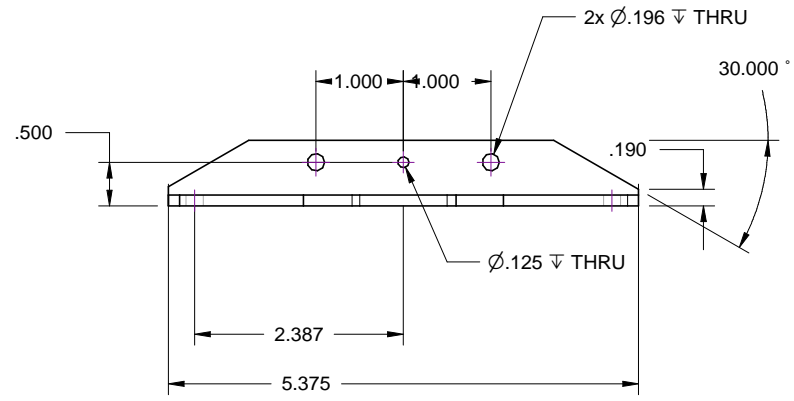

REVISIONS

REV	DESCRIPTION	DATE
-----	-------------	------

	DRAWN D Conner	DATE 05/17/08	Simple Stirling 1 engine SolarHeatEngines.com		
	CHECKED	MFG			
	QA	APPROVED	SIZE A	DWG NO.	REV
This design by Doug Conner is licensed under a Creative Commons Attribution-Noncommercial 3.0 United States License			SCALE	SHEET	