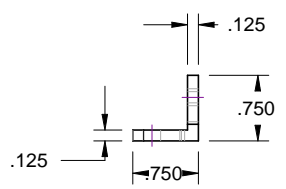

REVISIONS

REV	DESCRIPTION	DATE
-----	-------------	------

	DRAWN D Conner	DATE 05/17/08	Simple Stirling 1 engine SolarHeatEngines.com		
	CHECKED	MFG			
	QA	APPROVED	SIZE A	DWG NO.	REV
This design by Doug Conner is licensed under a Creative Commons Attribution-Noncommercial 3.0 United States License			SCALE	SHEET	