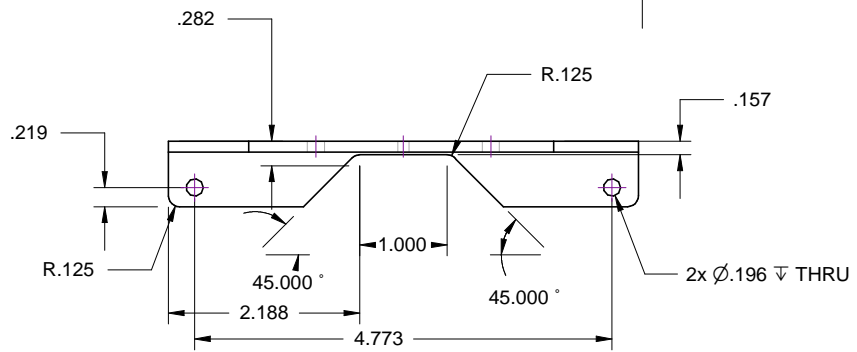

REVISIONS

REV	DESCRIPTION	DATE
-----	-------------	------

	DRAWN D Conner	DATE 05/17/08	Simple Stirling 1 engine SolarHeatEngines.com		
	CHECKED	MFG			
	QA	APPROVED	SIZE A	DWG NO.	REV
This design by Doug Conner is licensed under a Creative Commons Attribution-Noncommercial 3.0 United States License			SCALE	SHEET	